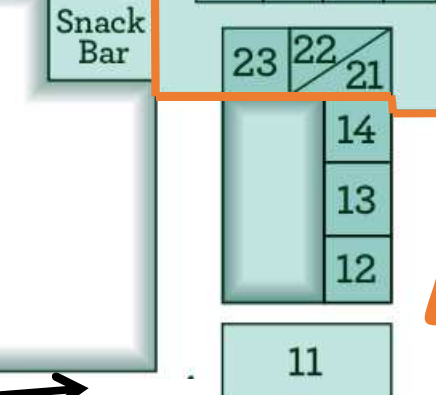

# The Collectors' Plant Fair

Rear Gate

Stables Gate

Stallholder Parking

Tote Gate

Plant Crèche Gate

Main Gate

Trackside Gate

Stallholder Parking

105 Speakers Area

Racecourse Track

**THINGS TO REMEMBER:**

- You will not be permitted access to your area before your allocated time
- Park in the signposted as 'Stallholder Parking Area' only
- Stallholder parking is not permitted in the general parking area at any time
- display contact name and mobile phone number on the dashboard at all times
- No overnight camping/sleeping in vehicles is permitted on Hawkesbury Race Course grounds

- Area A - Stalls 20 - 50
- Area B - Stalls 51 - 71
- Area C - Stalls 72 - 95
- Area D - Ticket box office
- Area F - Foodies
- Area E - Stalls 1 - 19