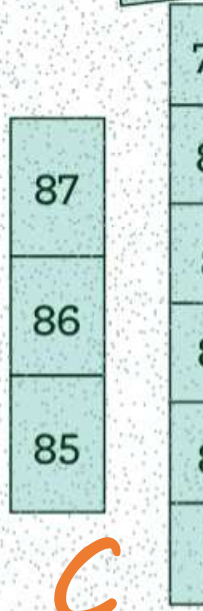

The Collectors' Plant Fair

Rear Gate

Stables Gate

Stallholder Parking

Tote Gate

Plant Crèche Gate

Main Gate

Trackside Gate

Stallholder Parking

105 Speakers Area

Racecourse Track

THINGS TO REMEMBER:

- You will not be permitted access to your area before your allocated time
- Park in the signposted as 'Stallholder Parking Area' only
- Stallholder parking is not permitted in the general parking area at any time
- display contact name and mobile phone number on the dashboard at all times
- No overnight camping/sleeping in vehicles is permitted on Hawkesbury Race Course grounds

- Area A - Stalls 20 - 50
- Area B - Stalls 51 - 71
- Area C - Stalls 72 - 95
- Area D - Ticket box office
- Area F - Foodies
- Area E - Stalls 1 - 19