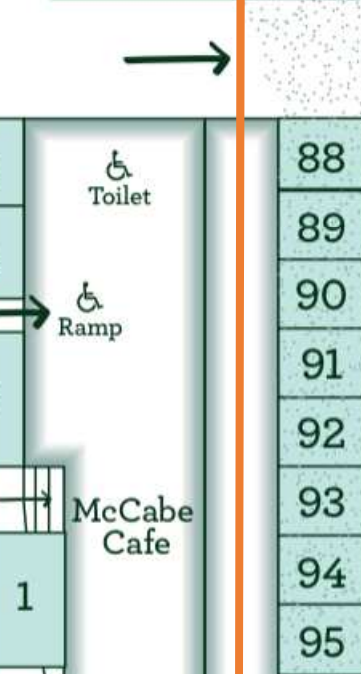

# The Collectors' Plant Fair

Rear Gate

Stables Gate

Stallholder Parking

Tote Gate

Plant Crèche Gate

Main Gate

Trackside Gate

Stallholder Parking

105 Speakers Area

Racecourse Track

**THINGS TO REMEMBER:**

- You will not be permitted access to your area before your allocated time
- Park in the signposted as 'Stallholder Parking Area' only
- Stallholder parking is not permitted in the general parking area at any time
- display contact name and mobile phone number on the dashboard at all times
- No overnight camping/sleeping in vehicles is permitted on Hawkesbury Race Course grounds

- Area A - Stalls 20 - 50
- Area B - Stalls 51 - 71
- Area C - Stalls 72 - 95
- Area D - Ticket box office
- Area F - Foodies
- Area E - Stalls 1 - 19