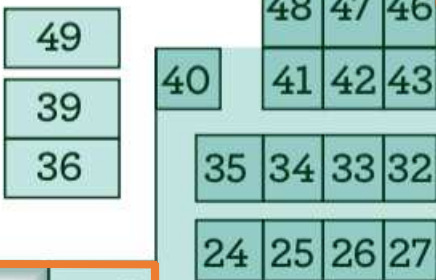

# The Collectors' Plant Fair

Rear Gate

Stables Gate

Stallholder Parking

Tote Gate

Plant Crèche Gate

Main Gate

Trackside Gate

Stallholder Parking

105 Speakers Area

Racecourse Track

**THINGS TO REMEMBER:**

- You will not be permitted access to your area before your allocated time
- Park in the signposted as 'Stallholder Parking Area' only
- Stallholder parking is not permitted in the general parking area at any time
- display contact name and mobile phone number on the dashboard at all times
- No overnight camping/sleeping in vehicles is permitted on Hawkesbury Race Course grounds

- Area A - Stalls 20 - 50
- Area B - Stalls 51 - 71
- Area C - Stalls 72 - 95
- Area D - Ticket box office
- Area F - Foodies
- Area E - Stalls 1 - 19