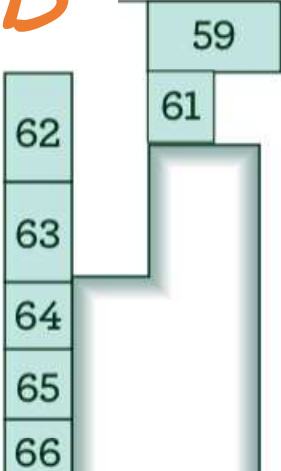

The Collectors' Plant Fair

Rear Gate

Stables Gate

Stallholder Parking

Tote Gate

Plant Crèche Gate

Main Gate

Trackside Gate

Stallholder Parking

105 Speakers Area

Racecourse Track

THINGS TO REMEMBER:

- You will not be permitted access to your area before your allocated time
- Park in the signposted as 'Stallholder Parking Area' only
- Stallholder parking is not permitted in the general parking area at any time
- display contact name and mobile phone number on the dashboard at all times
- No overnight camping/sleeping in vehicles is permitted on Hawkesbury Race Course grounds

- Area A - Stalls 20 - 50
- Area B - Stalls 51 - 71
- Area C - Stalls 72 - 95
- Area D - Ticket box office
- Area F - Foodies
- Area E - Stalls 1 - 19