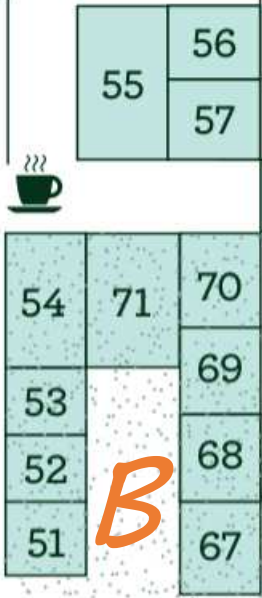

# The Collectors' Plant Fair

Rear Gate

Stables Gate

Stallholder Parking

Tote Gate

Plant Crèche Gate

Main Gate

Trackside Gate

Stallholder Parking

105 Speakers Area

Racecourse Track

**THINGS TO REMEMBER:**

- You will not be permitted access to your area before your allocated time
- Park in the signposted as 'Stallholder Parking Area' only
- Stallholder parking is not permitted in the general parking area at any time
- display contact name and mobile phone number on the dashboard at all times
- No overnight camping/sleeping in vehicles is permitted on Hawkesbury Race Course grounds

- Area A - Stalls 20 - 50
- Area B - Stalls 51 - 71
- Area C - Stalls 72 - 95
- Area D - Ticket box office
- Area F - Foodies
- Area E - Stalls 1 - 19