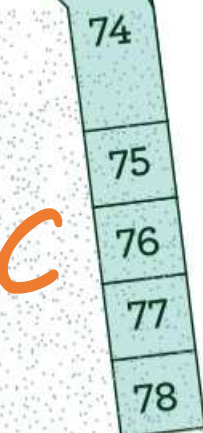

# The Collectors' Plant Fair

Rear Gate

Stables Gate

Stallholder Parking

Tote Gate

Plant Crèche Gate

Main Gate

Trackside Gate

Stallholder Parking

105 Speakers Area

Racecourse Track

**THINGS TO REMEMBER:**

- You will not be permitted access to your area before your allocated time
- Park in the signposted as 'Stallholder Parking Area' only
- Stallholder parking is not permitted in the general parking area at any time
- display contact name and mobile phone number on the dashboard at all times
- No overnight camping/sleeping in vehicles is permitted on Hawkesbury Race Course grounds

- Area A - Stalls 20 - 50
- Area B - Stalls 51 - 71
- Area C - Stalls 72 - 95
- Area D - Ticket box office
- Area F - Foodies
- Area E - Stalls 1 - 19